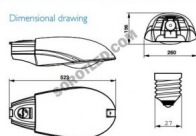

Smartway SPP165/160/180/185/186

Philips Road Lighting SPP165 SON-T70watt

Rating: Not Rated Yet

[Ask a question about this product](#)

Manufacturer [Philips](#)

Description

Lampu PJU merk **Philips** model SPP165 SON-T70watt adalah lampu **penerangan jalan umum** ekonomis yang memberikan kontribusi besar untuk lingkungan pencahayaan jalan lebih aman dan nyaman. **Lampu jalan Philips** ini merupakan jenis lampu bertekanan tinggi SON-T dengan output power 70watt cahaya kuning.

Lampu jalan ekonomis ini sangat cocok untuk penerangan jalan akses ke area perkebunan, jalur akses bandara, lingkungan perumahan dan umumnya untuk penerangan jalan kota.

Data teknis **SPP165 SON-T70watt** ini sebagai berikut:

- Input voltage: 220V - 50 Hz
- Optical cover/lens: Glass bowl/cover - Gray - Side-entry for diameter 34 to 50 mm
- Ingress protection code: IP43/65 [Wire-protected, rain/sprayproof; dust penetration-protected, jet-proof]
- Cap base: E27
- Compensation circuit: Inductive parallel compensated
- Order code / Full product code: 910403337401
- Order product name: SPP165 SON-T70W 220V-50Hz GB GR 34/50S
- Berat bersih: 3.699 kg